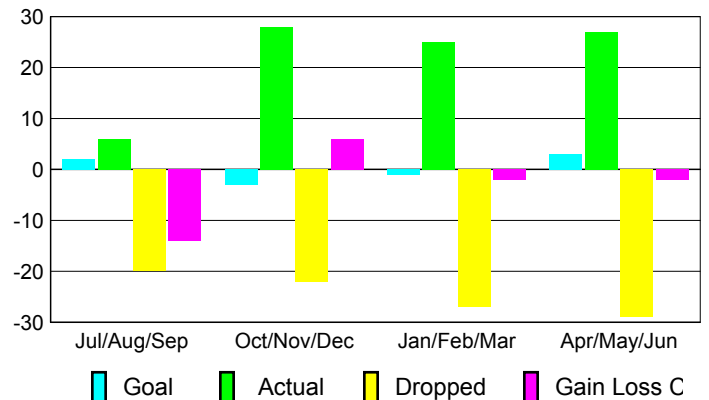

Club Results 2009-2010

Goal, New, Dropped, Gain/Loss

MEMBERSHIP

Membership Results
2009-2010

Membership
2008-2009

Month	Net Memb Goal	Actual New Memb	Actual Dropped Memb	Gain/Loss of Memb	Gain/Loss of Memb
Jul/Aug/Sep	2	6	-20	-14	-17
Oct/Nov/Dec	-3	28	-22	6	-2
Jan/Feb/Mar	-1	25	-27	-2	5
Apr/May/June	3	27	-29	-2	-17
Totals	1	86	-98	-12	-31

Membership Results 2009-2010

Goal, New, Dropped, Gain/Loss

Comparison of Club Gain/Loss

Current Year Compared to the Previous Year

Comparison of Membership Gain/Loss

Current Year Compared to the Previous Year