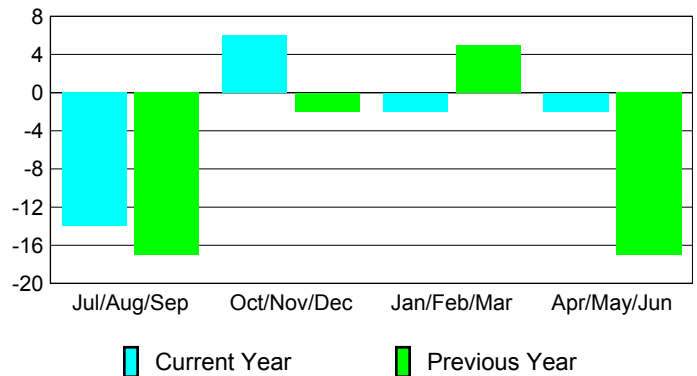

Club Results 2009-2010

Goal, New, Dropped, Gain/Loss

MEMBERSHIP

Membership Results
2009-2010

Membership
2008-2009

Month	Net Memb Goal	Actual New Memb	Actual Dropped Memb	Gain/Loss of Memb	Gain/Loss of Memb
Jul/Aug/Sep	2	6	-20	-14	-17
Oct/Nov/Dec	-3	28	-22	6	-2
Jan/Feb/Mar	-1	25	-27	-2	5
Apr/May/June	3	27	-29	-2	-17
Totals	1	86	-98	-12	-31

Membership Results 2009-2010

Goal, New, Dropped, Gain/Loss

Comparison of Club Gain/Loss

Current Year Compared to the Previous Year

Comparison of Membership Gain/Loss

Current Year Compared to the Previous Year

YTD Status Quo Clubs 2009-2010

Status Quo Clubs Compared to Status Quo Members

Gender Comparison 2009-2010